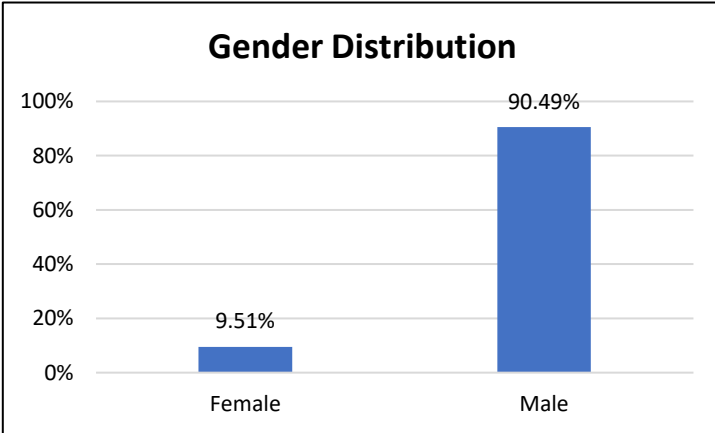

Pretrial Services Weekly Report

Electronic Monitoring Population Demographics 6/23/2023

Radio Frequency Monitoring (RF) population:	967
GPS Monitoring population:	675

Radio Frequency (RF) Monitoring